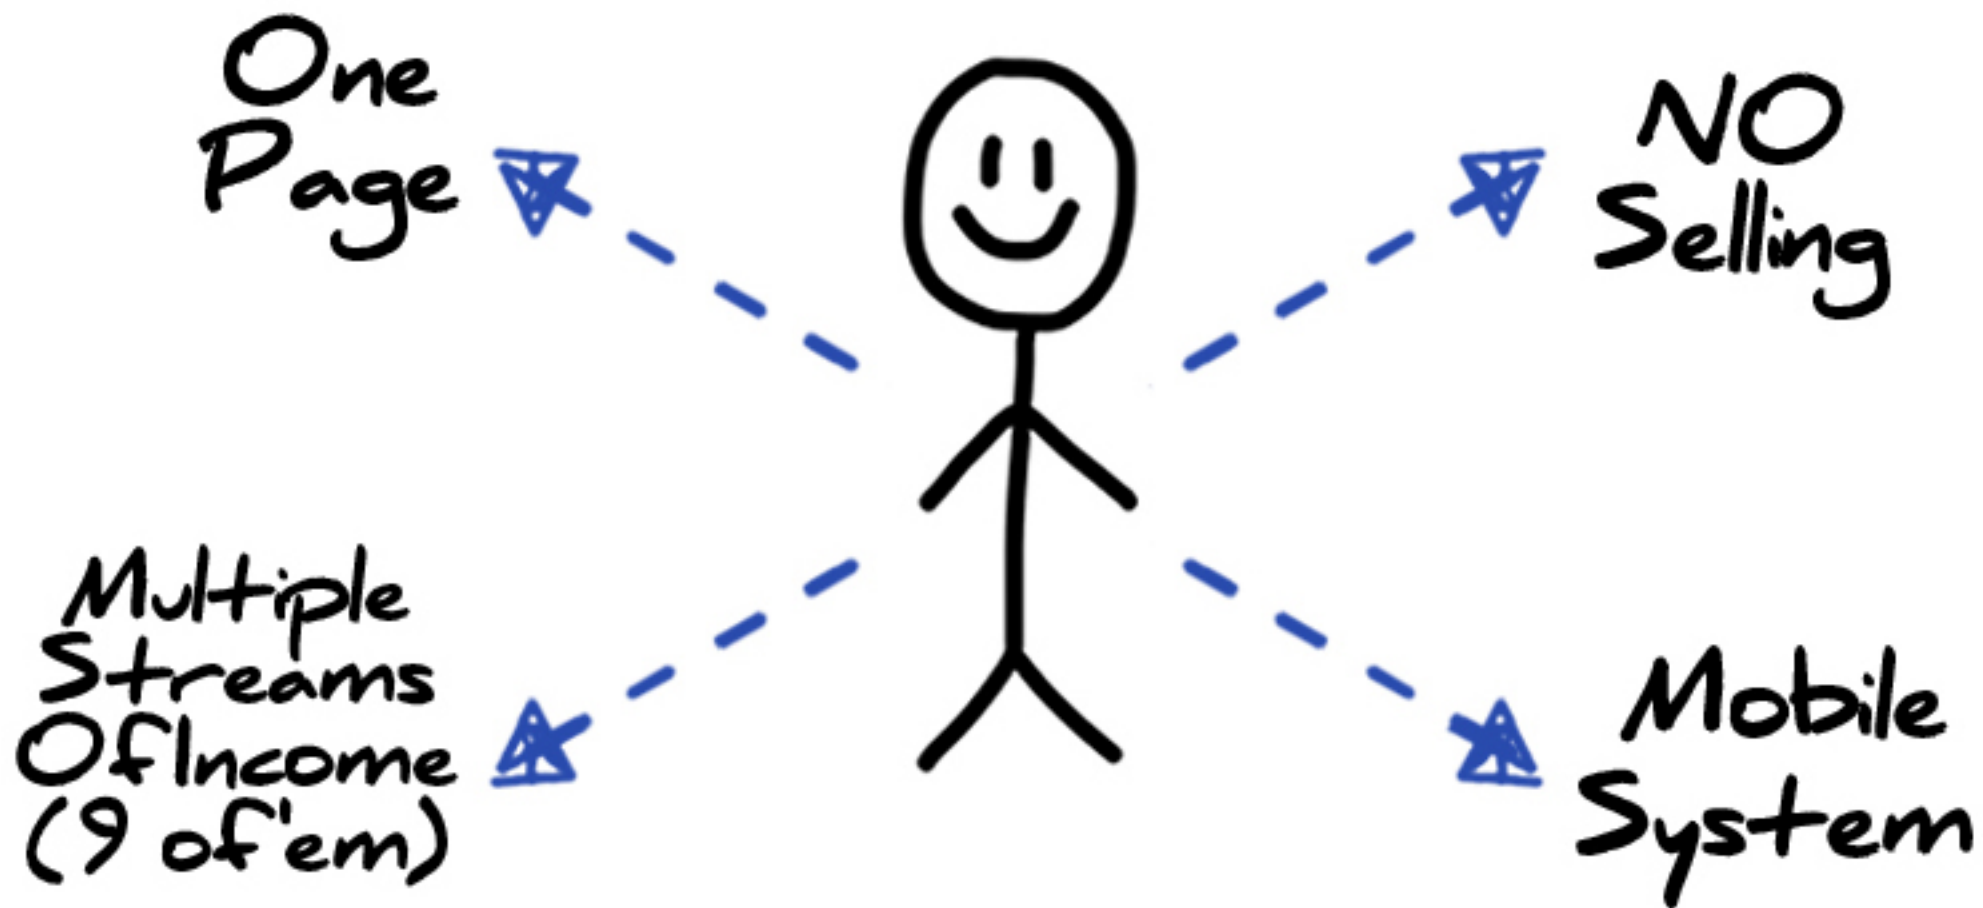

# 1-Page Master Plan For Six Figure Empire

US  
v/s  
Competition

	Real Support	Lead System
	✓	✓
	✗	✗

- Real Shot @ \$3k-\$5k A Week
- Front End Cash Pays For Back End
- Real Support To Get You From A=>B
- You Can Finally Win, Big! 😊

Old Way

School + Job + 40 Hours A Week X 50 Years = 😞

v/s  
New Way

Automation + Leverage + System =  
\$ Now (AND) In The Future